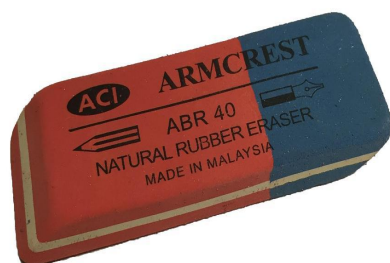

## PRODUCT SPECIFICATION

CUSTOMER: ACI	DATE	: 28-07-2016
ARTICLE NO: NR 0440	ISSUED BY	: QA DEPT
PRODUCT CODE: ABR 40	DESCRIPTION	: RUBBER- BOX
REVISION NO: 00/00	PAGE	: 1 OF 1

### INDIVIDUAL ITEM

Type	: Natural Rubber Eraser
Function	: Blacklead Pencil/ Pen
Colour	: Red/Blue
Length	: 57.0mm (56.5mm -58mm)
Width	: 19.0mm (18.5mm-19.5mm)
Thickness	: 8.0mm (7.5mm-8.5mm)
Centreline Thickness	: 1.4mm-1.6mm
Centreline Colour	: White
Wedge Cut Angle	: 45 degree
Hardness Blue Part	: 50-60 Shore A
Hardness Red Part	: 35-40 Shore A
Average Weight	: 15g
Printing on Eraser	: Yes - Black
Sleeve	: No
Sleeve Dimension	: NA
Barcode on Sleeve	: NA
Cellophane Wrap	: No
Tear Tape	: NA

### BOX

Quantity	: 40pcs per box
Average Weight Per Box	: 600g
Box Dimension	: 100mm x 110mm x 36mm
Box Description	: - 4 colour printing - water based varnish -350g box board -barcode: 9555802400035
Shrink Wrap	: Yes - Individually